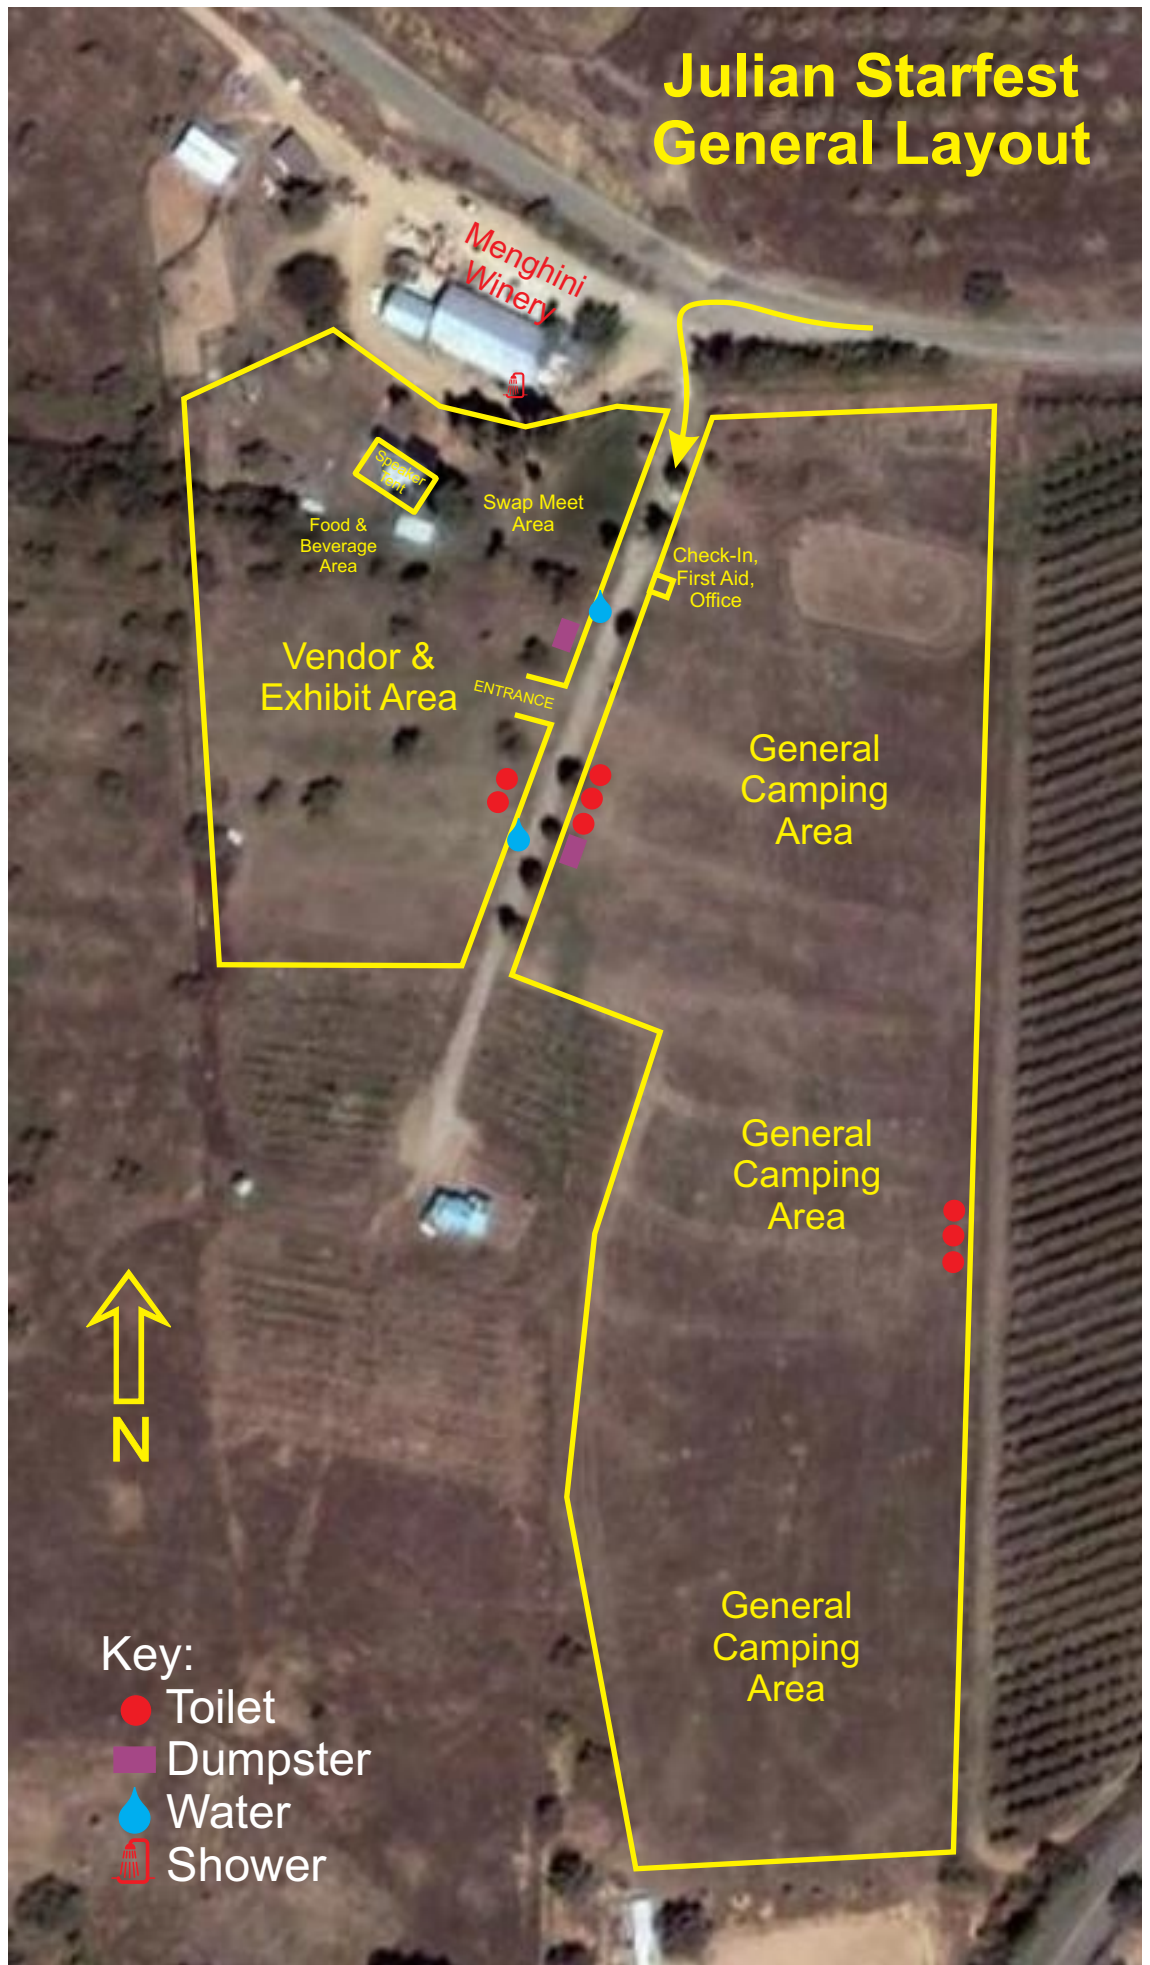

Julian Starfest General Layout

Key:

- Toilet
- Dumpster
- 💧 Water
- 🚿 Shower

Key:

- Toilet
- Dumpster
- 💧 Water
- 🚿 Shower

Julian Starfest Overall Layout

Premium
Camping
& Viewing
Area

Day
Use
Parking

Exhibition
& Vendor
Area

General
Camping
& Viewing
Area

General
Camping
& Viewing
Area